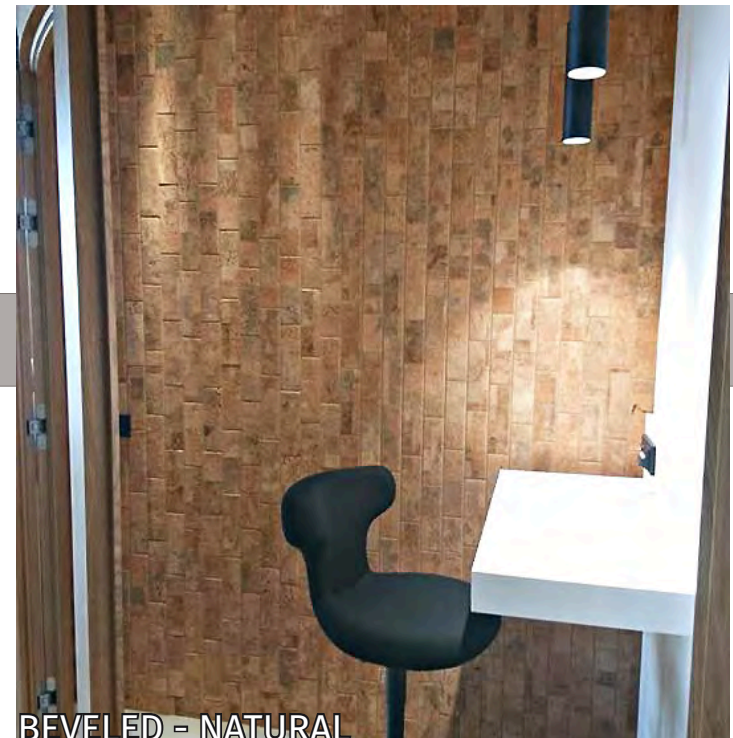

# muratto® Cork Bricks

a textured and 3-dimensional wall finish made from natural cork bark, offering sound absorption, a tackable surface, and is available in multiple full-body color options. Available in 3D, Beveled, and Grand versions